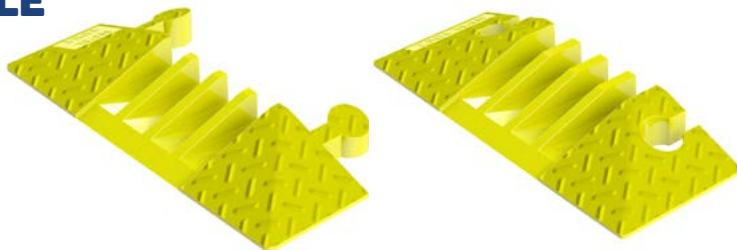

LIGHT DUTY CABLE & HOSE COVERS

Durable Crossover Pads to protect cables & hoses and allow safer pedestrian movement.

HINGED LID

PART NO. NPR1089

The hinged lid option provides easy access to cables and is suitable for use in workshops.

4 Cavities

40mm x 40mm each

	1200mm L
	525mm W
	55mm D
	21kg

MALE & FEMALE END CAP

MALE NPR1091

FEMALE NPR1092

	5kg
---	-----

LIGHT DUTY CROSSOVER

PART NO. NPR699

2 Cavities

90mm x 38mm each

	1200mm L
	600mm W
	50mm D
	17.5kg

MALE & FEMALE END CAP

MALE NPR713

FEMALE NPR714

	4kg
---	-----