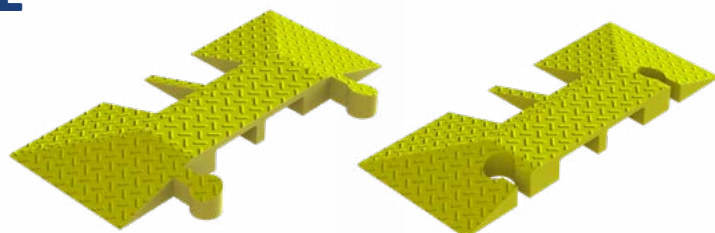

LIGHT DUTY CABLE & HOSE COVERS

Durable Crossover Pads to protect cables & hoses and allow safer pedestrian movement.

HINGED LID

PART NO. NPR1089

The hinged lid option provides easy access to cables and is suitable for use in workshops.

PART NO. NPR699

2 Cavities

90mm x 38mm each

	1200mm L
	600mm W
	50mm D
	17.5kg

MALE & FEMALE END CAP

MALE NPR713

FEMALE NPR714

	4kg
---	-----