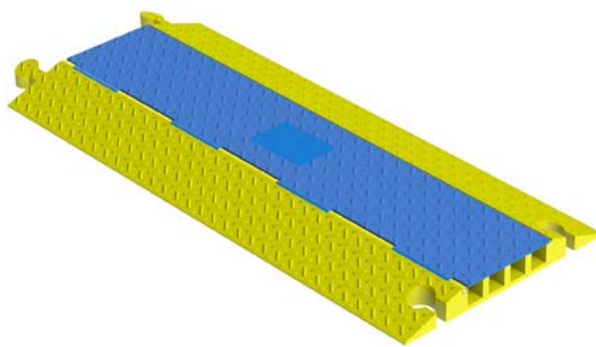

LIGHT DUTY CABLE & HOSE COVERS

Durable Crossover Pads to protect cables & hoses and allow safer pedestrian movement.

HINGED LID

PART NO. NPR1089

The hinged lid option provides easy access to cables and is suitable for use in workshops.

4 Cavities

40mm x 40mm each

	1200mm L
	525mm W
	55mm D
	21kg

MALE & FEMALE END CAP

MALE NPR1091

FEMALE NPR1092

	5kg
---	-----

LIGHT DUTY CROSSOVER

PART NO. NPR699

2 Cavities

90mm x 38mm each

	1200mm L
	600mm W
	50mm D
	17.5kg

MALE & FEMALE END CAP

MALE NPR713

FEMALE NPR714

	4kg
---	-----