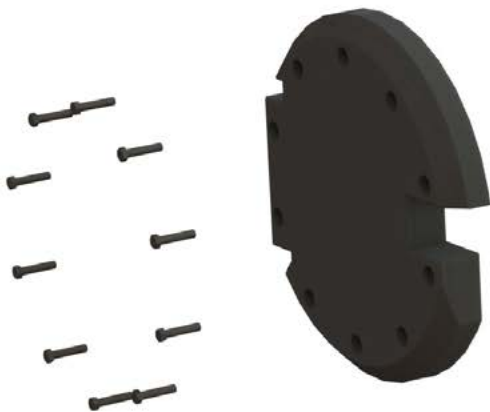

AXLE DOOR IMPACT PADS

Don't lose machine availability from preventable causes. These cost effective pads help to eliminate differential pressure leakage caused from damaged axle doors and help prevent damage from rock impact.

» **AVAILABLE TO SUIT:**

› **KOMATSU 830**

› **HITACHI**

» **DURABLE**

» **FITS TO EXISTING OEM DOOR WITH ONLY SLIGHT MODIFICATIONS**

» **INTERNAL LOCATION PAD IN DIFF HOUSING PREVENTS DOORS FROM BEING LIFTED OFF THEIR HINGES**

**AXLE DOOR
IMPACT PAD**

AXLE DOOR

**AXLE DOOR
INTERNAL LOCATION PAD**